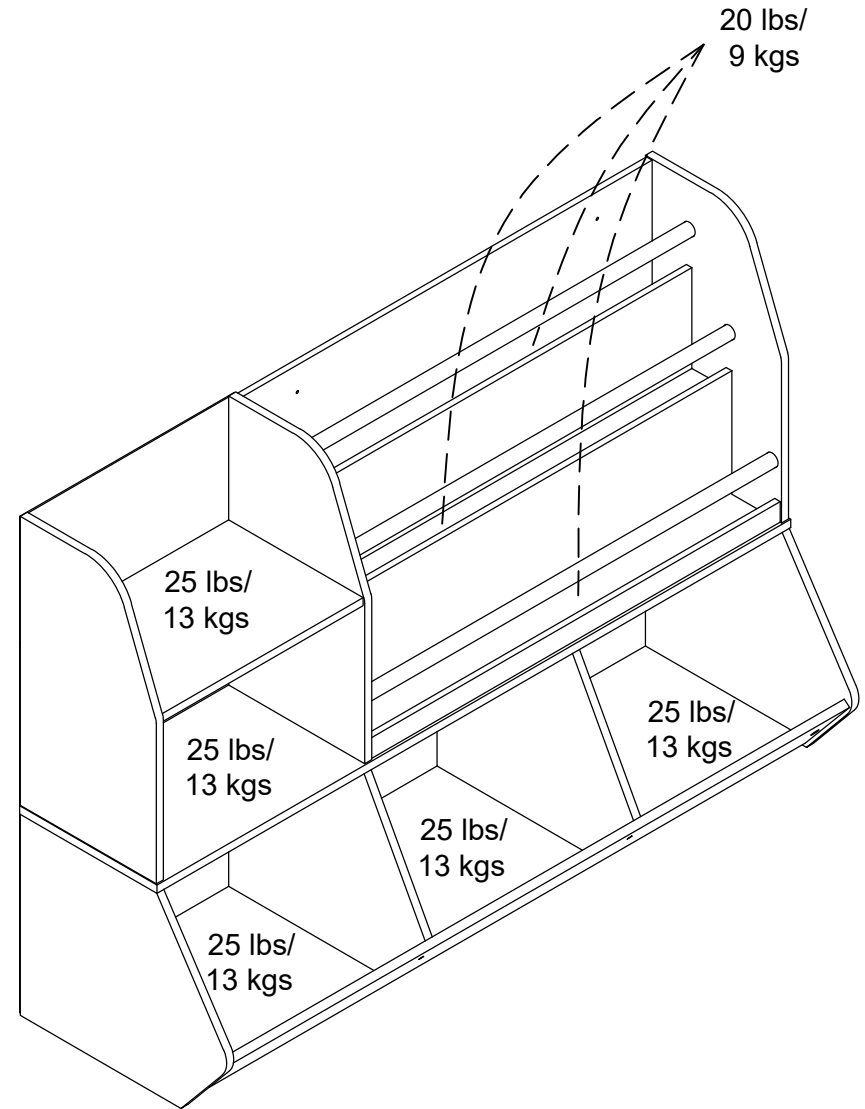

## Finish:

Wood Breakdown:  
PB : 94% /Solid Wood: 6%  
Total storage: 7.6 cubic feet

Overall Product Size:  
53.2"W x 17.3"D x 36.3"H  
135.2cm W x 44cm D x 92.2cm H

Maximum Weight Capacities  
Unit Weight: 66.9lbs. (30.4kg)