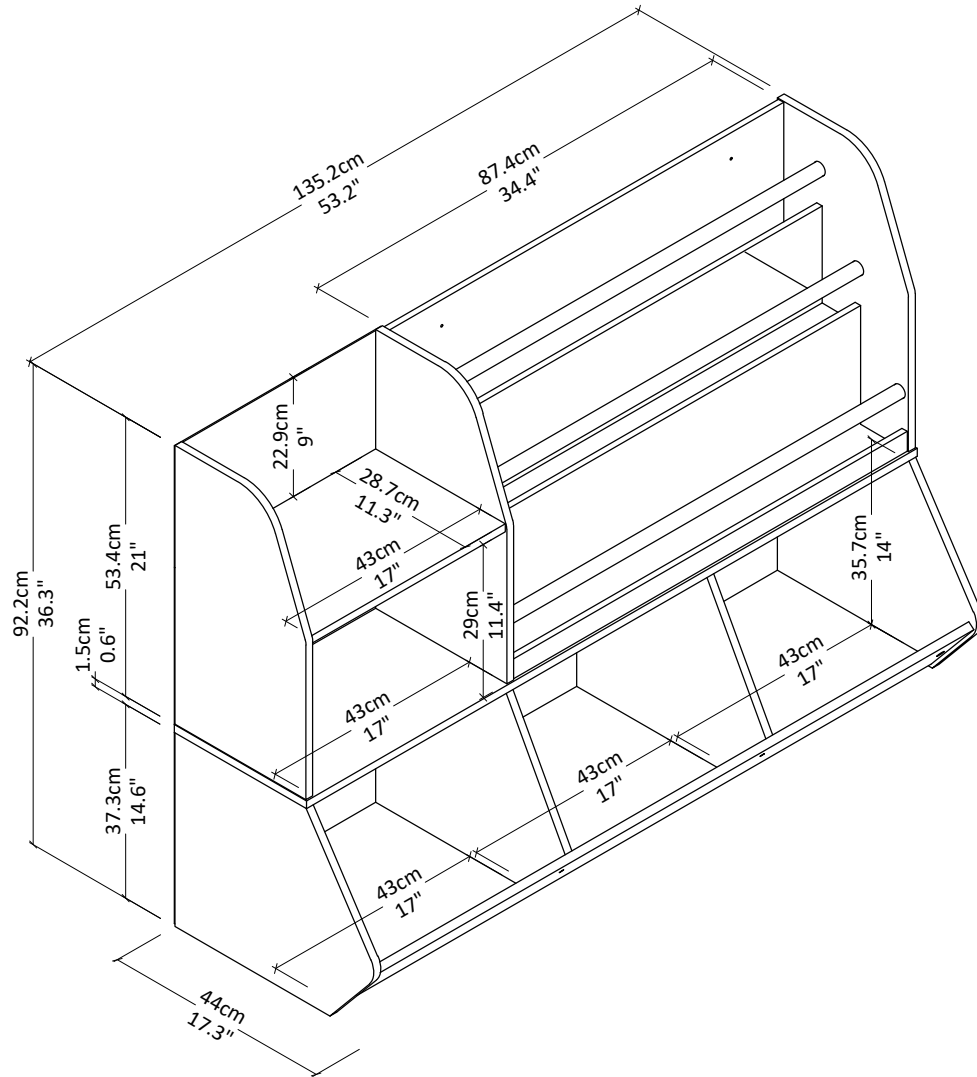

## Finish:

Wood Breakdown:  
PB : 94% /Solid Wood: 6%  
Total storage: 7.6 cubic feet

Overall Product Size:  
53.2"W x 17.3"D x 36.3"H  
135.2cm W x 44cm D x 92.2cm H

Maximum Weight Capacities  
Unit Weight: 66.9lbs. (30.4kg)